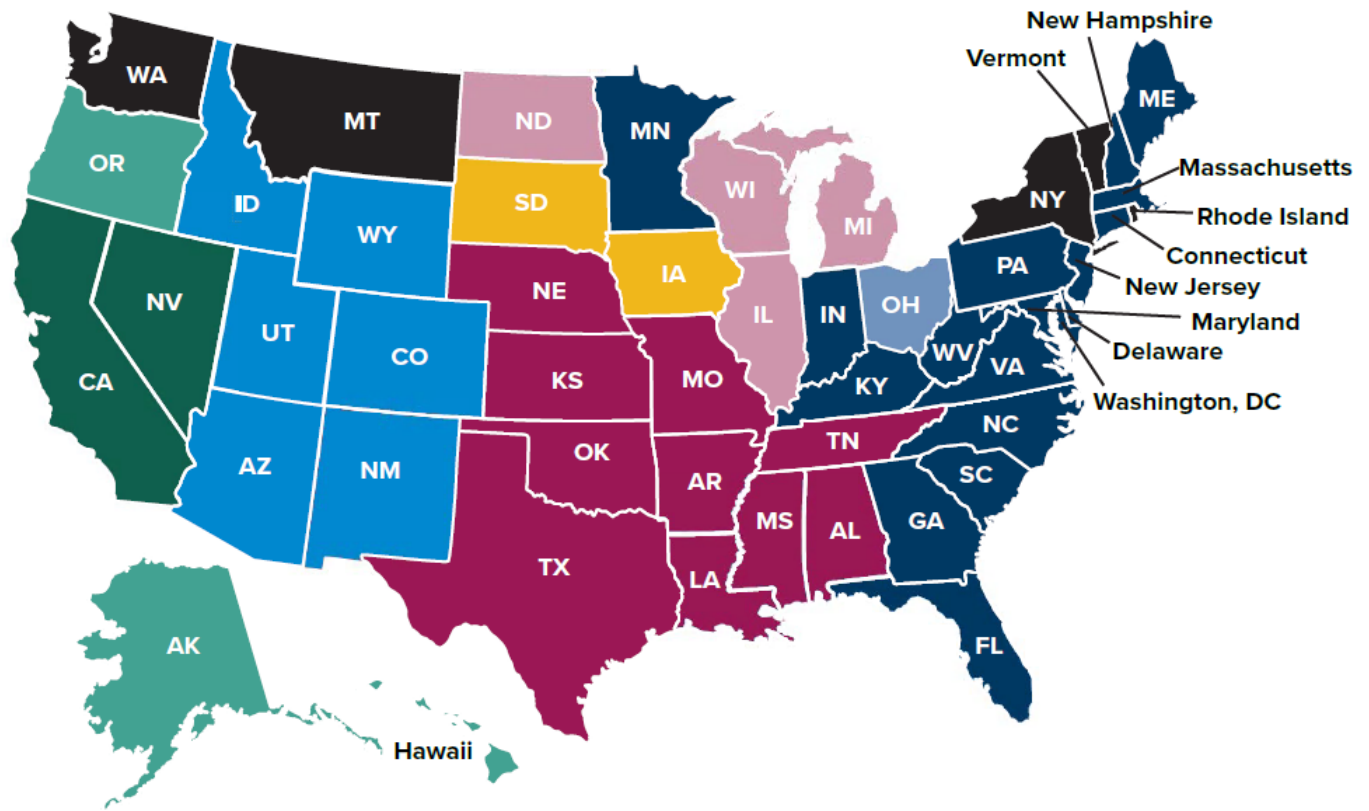

AVESIS/PREMIER ACCESS SALES TERRITORY MAP

Michele Childers

Phone: 916-893-9599
mchilders@premierlife.com

California Counties:

Alameda, Alpine, Amador, Butte, Calaveras, Colusa, Contra Costa, Del Norte, El Dorado, Fresno, Glenn, Humboldt, Inyo, Kings, Lake, Lassen, Madera, Marin, Mariposa, Mendocino, Merced, Modoc, Mono, Monterey, Napa, Nevada, Placer, Plumas, Sacramento, San Benito, San Francisco, San Joaquin, San Mateo, Santa Clara, Santa Cruz, Shasta, Sierra, Siskiyou, Solano, Sonoma, Stanislaus, Sutter, Tehama, Trinity, Tulare, Tuolumne, Yolo, and Yuba

Nevada Counties:

Carson City, Churchill, Douglas, Elko, Eureka, Humboldt, Lander, Lyon, Pershing, Storey, Washoe & White Pine

Jim Flannery

Phone: (714) 272-0960
jflannery@premierlife.com

California Counties:

Imperial, Kern, Los Angeles, Orange, Riverside, San Bernardino, San Diego, San Luis Obispo, Santa Barbara, and Ventura

Nevada Counties:

Clark, Esmeralda, Lincoln, Mineral & Nye

Rusty Rice

Phone: 210-384-8103
rrice@avesis.com