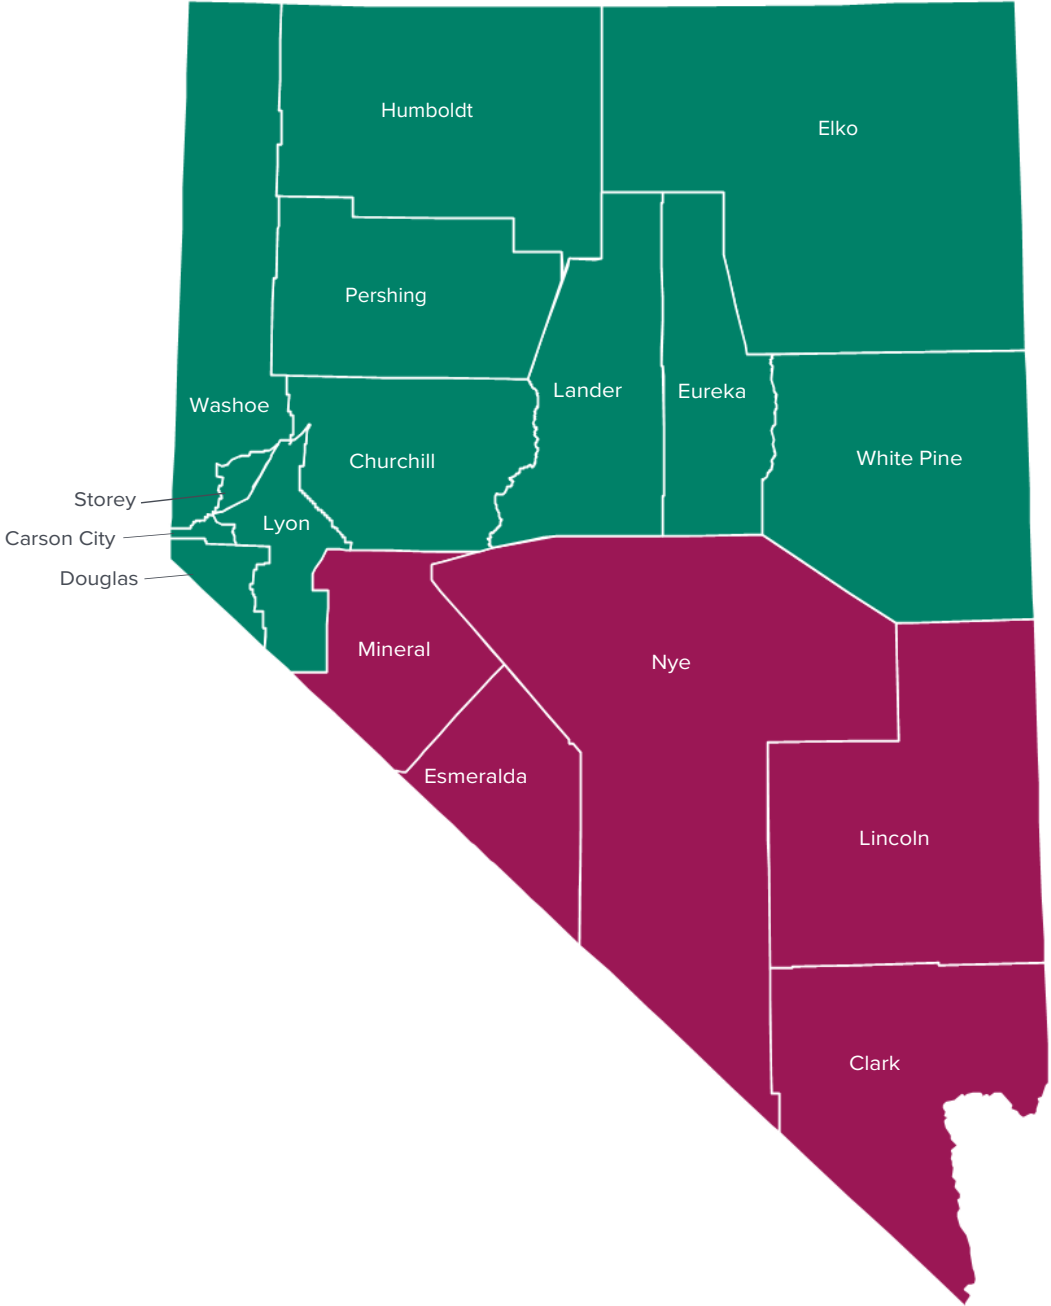

Imperial, Kern, Los Angeles, Orange, Riverside, San Bernardino, San Diego, San Luis Obispo, Santa Barbara, and Ventura

Nevada Counties:

Clark, Esmeralda, Lincoln, Mineral & Nye

Rusty Rice

Phone: 210-384-8103
rrice@avesis.com

Michael Smith

Sales Support Analyst
Phone: 916-388-3167
michaels@premierlife.com

AVÈSIS/PREMIER ACCESS CALIFORNIA SALES ASSIGNMENT MAP

Michele Childers

Phone: 916-893-9599
mchilders@premierlife.com

Alameda, Alpine, Amador, Butte, Calaveras, Colusa, Contra Costa, Del Norte, El Dorado, Fresno, Glenn, Humboldt, Inyo, Kings, Lake, Lassen, Madera, Marin, Mariposa, Mendocino, Merced, Modoc, Mono, Monterey, Napa, Nevada, Placer, Plumas, Sacramento, San Benito, San Francisco, San Joaquin, San Mateo, Santa Clara, Santa Cruz, Shasta, Sierra, Siskiyou, Solano, Sonoma, Stanislaus, Sutter, Tehama, Trinity, Tulare, Tuolumne, Yolo, and Yuba

Jim Flannery

Phone: 714-272-0960
jflannery@premierlife.com

Imperial, Kern, Los Angeles, Orange, Riverside, San Bernardino, San Diego, San Luis Obispo, Santa Barbara, and Ventura

AVĒSIS/PREMIER ACCESS NEVADA SALES ASSIGNMENT MAP

Clark, Esmeralda, Lincoln, Mineral & Nye